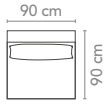

Kombinationen Combinations

Arrangement A

A1