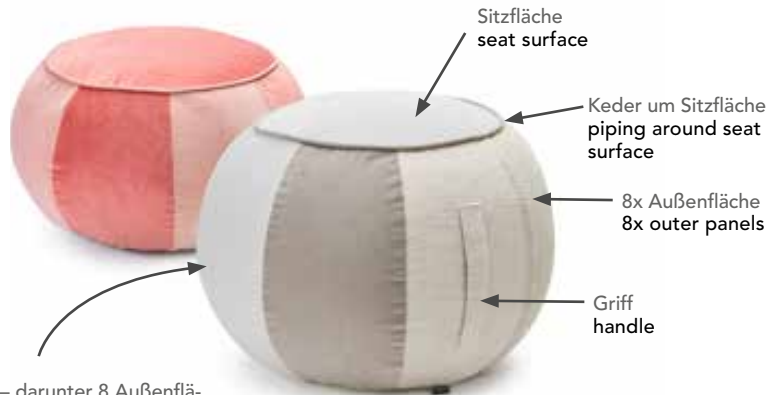

perla

Designer

solpuri design studio