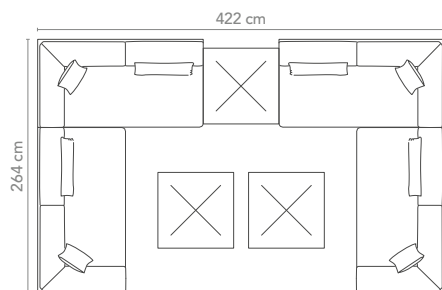

Arrangement K

Arrangement bestehend aus: Arrangement comprised of:

2x clu-217-307-...	Recamiere rechts, geschlossen	Recamiere right, closed
2x clu-216-307-...	Recamiere links, geschlossen	Recamiere left, closed

Tische zuzüglich: Tables additionally:

3x clu-258-307-...	80x80x30cm Kaffeetisch	80x80x30cm Coffee Table