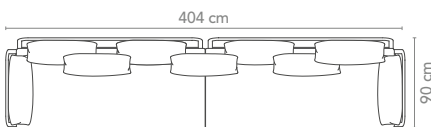

Arrangement D

Arrangement bestehend aus: Arrangement comprised of:
1x car-217-307-... Recamiere rechts Recamiere right
1x car-216-307-... Recamiere links Recamiere left
Tisch zuzüglich: Table additionally:
1x car-275-305-... Lounge Tisch h30 Lounge Table h30