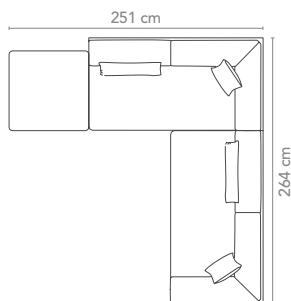

Arrangement D

Arrangement bestehend aus: Arrangement comprised of:

2x clu-216-307-... Recamiere links, geschlossen Recamiere left, closed
1x clu-201-307-... Hocker Footstool