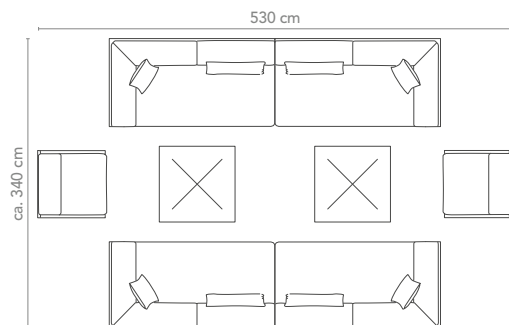

Arrangement L

Arrangement bestehend aus: Arrangement comprised of:

2x clu-217-307-...	Recamiere rechts, geschlossen	Recamiere right, closed
2x clu-216-307-...	Recamiere links, geschlossen	Recamiere left, closed
2x clu-200-307-...	Lounge Sessel	Lounge Chair

Tische zuzüglich: Tables additionally:

2x clu-258-307-...	80x80x30cm Kaffeetisch	80x80x30cm Coffee Table