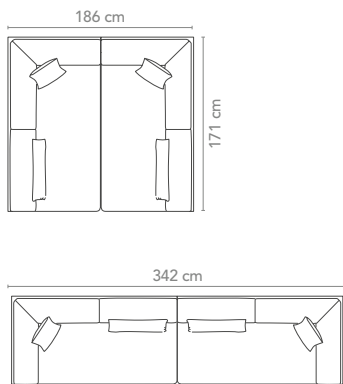

Arrangement B

Arrangement bestehend aus: Arrangement comprised of:

1x clu-216-307-... Recamiere links, geschlossen Recamiere left, closed
1x clu-217-307-... Recamiere rechts, geschlossen Recamiere right, closed