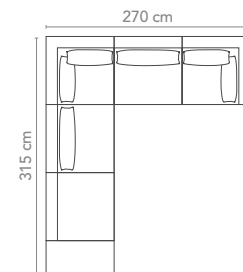

Arrangement E

Alu white
 box-...-301-...
 Alu anthracite
 box-...-305-...

Arrangement bestehend aus: Arrangement comprised of:
1x box-232- ... - ... **Basis-Modul M, 2-Sitzer**
Base Module M, 2-Seater
1x box-231- ... - ... **Basis-Modul L, 3-Sitzer**
Base Module L, 3-Seater
1x box-201-000 - ... **Top-Modul Hocker**
Top Module Footstool
2x box-213- ... - ... **Top-Modul Sitz-Rücken**
Top Module Seat-Back
2x box-210- ... - ... **Top-Modul Ecke**
Top Module Corner
1x box-228- ... - ... **Tisch-Modul XS mit Belattung Alu**
Table-Module XS with Alu Laths

Tische zuzüglich: Tables additionally:
1x gri-273-301-400 **Lounge Tisch mit Teak, Ø 90 H 45**
Lounge Table with Teak, Ø 90 H 45
1x gri-301-301-400 **Lounge Tisch mit Teak, Ø 70 H 65**
Lounge Table with Teak, Ø 70 H 65