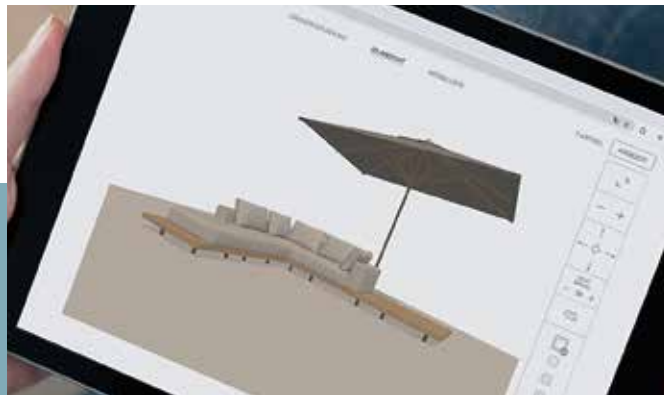

Impressionen

—
Impressions