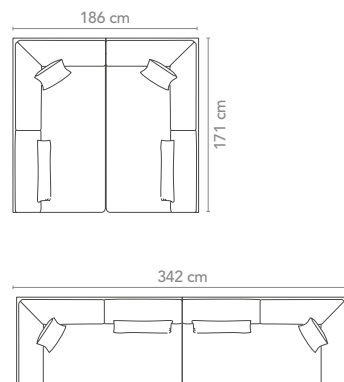

Arrangement B

Arrangement bestehend aus: Arrangement comprised of:
1x clu-216-307-... Recamiere links, geschlossen Recamiere left, closed
1x clu-217-307-... Recamiere rechts, geschlossen Recamiere right, closed