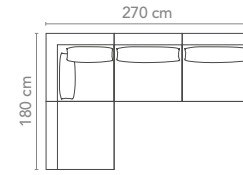

Arrangement D

Alu white
 box-...-301-...
 Alu anthracite
 box-...-305-...

Arrangement bestehend aus: Arrangement comprised of:
1x box-233- ... - ... **Basis-Modul S, 1-Sitzer**
Base Module S, 1-Seater
1x box-231- ... - ... **Basis-Modul L, 3-Sitzer**
Base Module L, 3-Seater
1x box-201-000 - ... **Top-Modul Hocker**
Top Module Footstool
2x box-213- ... - ... **Top-Modul Sitz-Rücken**
Top Module Seat-Back
1x box-210- ... - ... **Top-Modul Ecke**
Top Module Corner