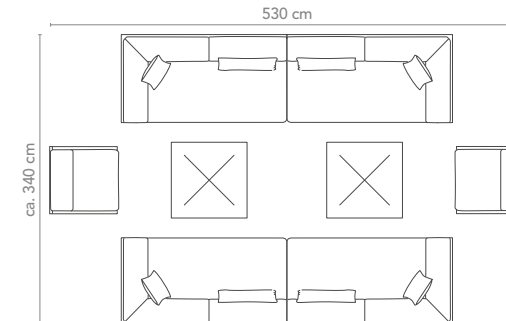

Arrangement L

Arrangement bestehend aus: Arrangement comprised of:
2x clu-217-307-... Recamiere rechts, geschlossen Recamiere right, closed
2x clu-216-307-... Recamiere links, geschlossen Recamiere left, closed
2x clu-200-307-... Lounge Sessel Lounge Chair
Tische zuzüglich: Tables additionally:
2x clu-258-307-... 80x80x30cm Kaffeetisch 80x80x30cm Coffee Table