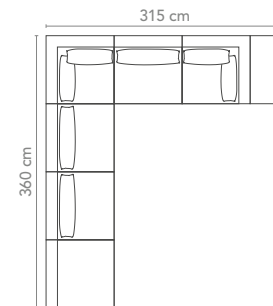

Arrangement F

Alu white
 box-...-301-...
 Alu anthracite
 box-...-305-...

Arrangement bestehend aus: Arrangement comprised of:
1x box-233- ... - ... **Basis-Modul S, 1-Sitzer**
Base Module S, 1-Seater
1x box-232- ... - ... **Basis-Modul M, 2-Sitzer**
Base Module M, 2-Seater
1x box-231- ... - ... **Basis-Modul L, 3-Sitzer**
Base Module L, 3-Seater
1x box-201-000 - ... **Top-Modul Hocker**
Top Module Footstool
3x box-213- ... - ... **Top-Modul Sitz-Rücken**
Top Module Seat-Back
2x box-210- ... - ... **Top-Modul Ecke**
Top Module Corner
1x box-228- ... - ... **Tisch-Modul XS mit Keramik Top**
Table-Module XS with Ceramic Top

Tische zuzüglich: Tables additionally:
1x box-228- ... - ... **Tisch-Modul XS mit Keramik Top**
Table-Module XS with Ceramic Top
1x box-229- ... - ... **Tisch-Modul S mit Keramik Top**
Table-Module S with Ceramic Top