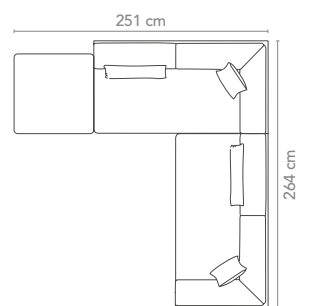

Arrangement D

Arrangement bestehend aus: Arrangement comprised of:
2x clu-216-307-... Recamiere links, geschlossen Recamiere left, closed
1x clu-201-307-... Hocker Footstool