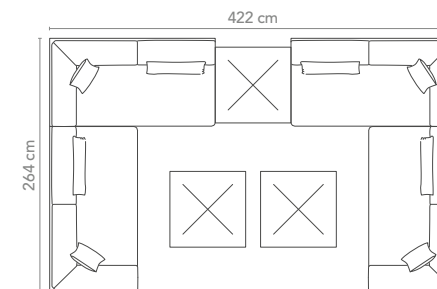

Arrangement K

Arrangement bestehend aus: Arrangement comprised of:
2x clu-217-307-... Recamiere rechts, geschlossen Recamiere right, closed
2x clu-216-307-... Recamiere links, geschlossen Recamiere left, closed
Tische zuzüglich: Tables additionally:
3x clu-258-307-... 80x80x30cm Kaffeetisch 80x80x30cm Coffee Table