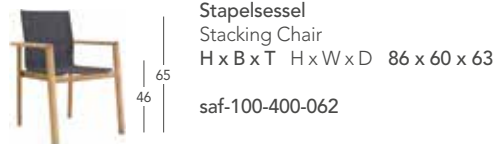

Modelle Models

Stapelsessel
Stacking Chair
H x B x T H x W x D 86 x 60 x 63
saf-100-400-062