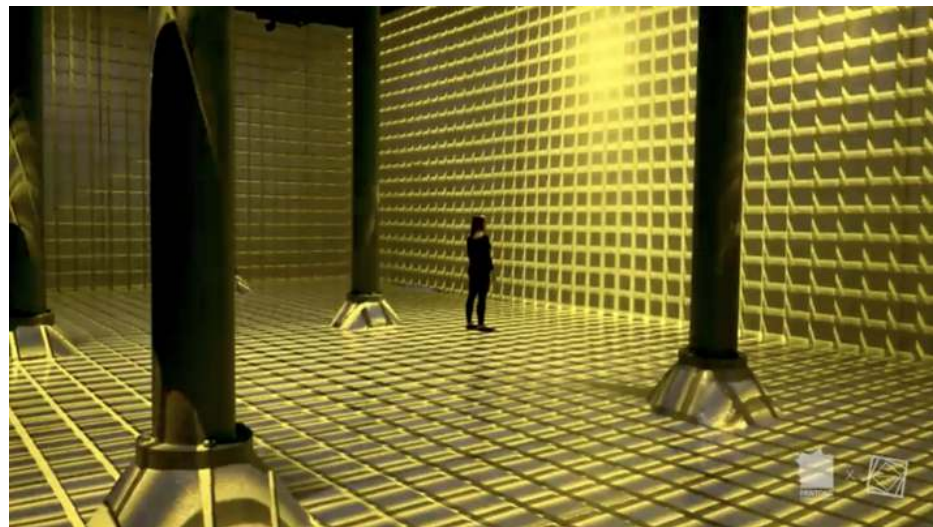

CASABLANCA
SKI CLUB

ADVENTURES
DOWNUNDER

➤ CLICK TO VISIT

CLICK TO VISIT
www.solpuri.com

“The union of an enduring Ultimate Gray with the vibrant yellow Illuminating expresses a message of positivity supported by fortitude. Practical and rock solid but at the same time warming and optimistic, this is a colour combination that gives