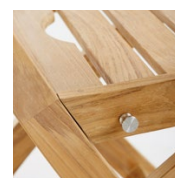

Individuelle Polsterlösungen + Abdeckhauben
bietet solpuri für alle Möbelstücke an.